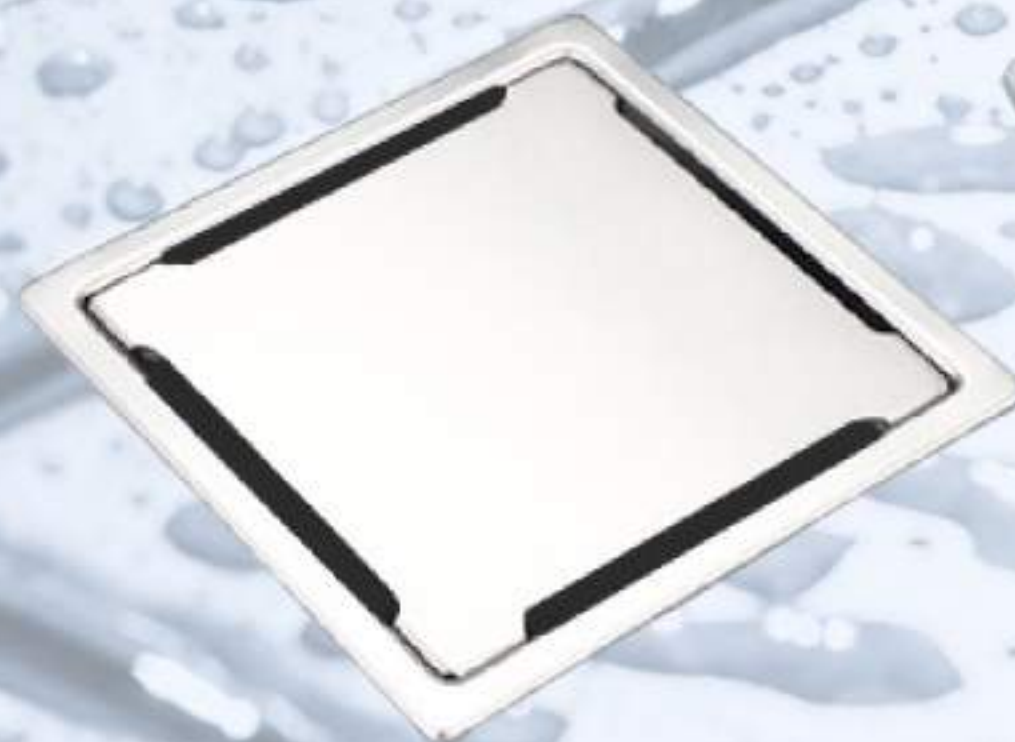

Japan  
NIPPON  
KEY  
AB1953 C

**HOLINKING HARDWARE**  
[www.holinking.com](http://www.holinking.com)

### Product Description

PSP0029 2" Shower Drain

Material:

ABS, Black color.

PVC, White color with cUPC certified.

Packing:

1 Pc/ Polybag, 25 Pcs/ Inner Box, 50 Pcs/ Carton.

ABS: 50 Pcs, N.W: 14 Kgs, G.W: 15 Kgs, 2.1 Cu'ft.