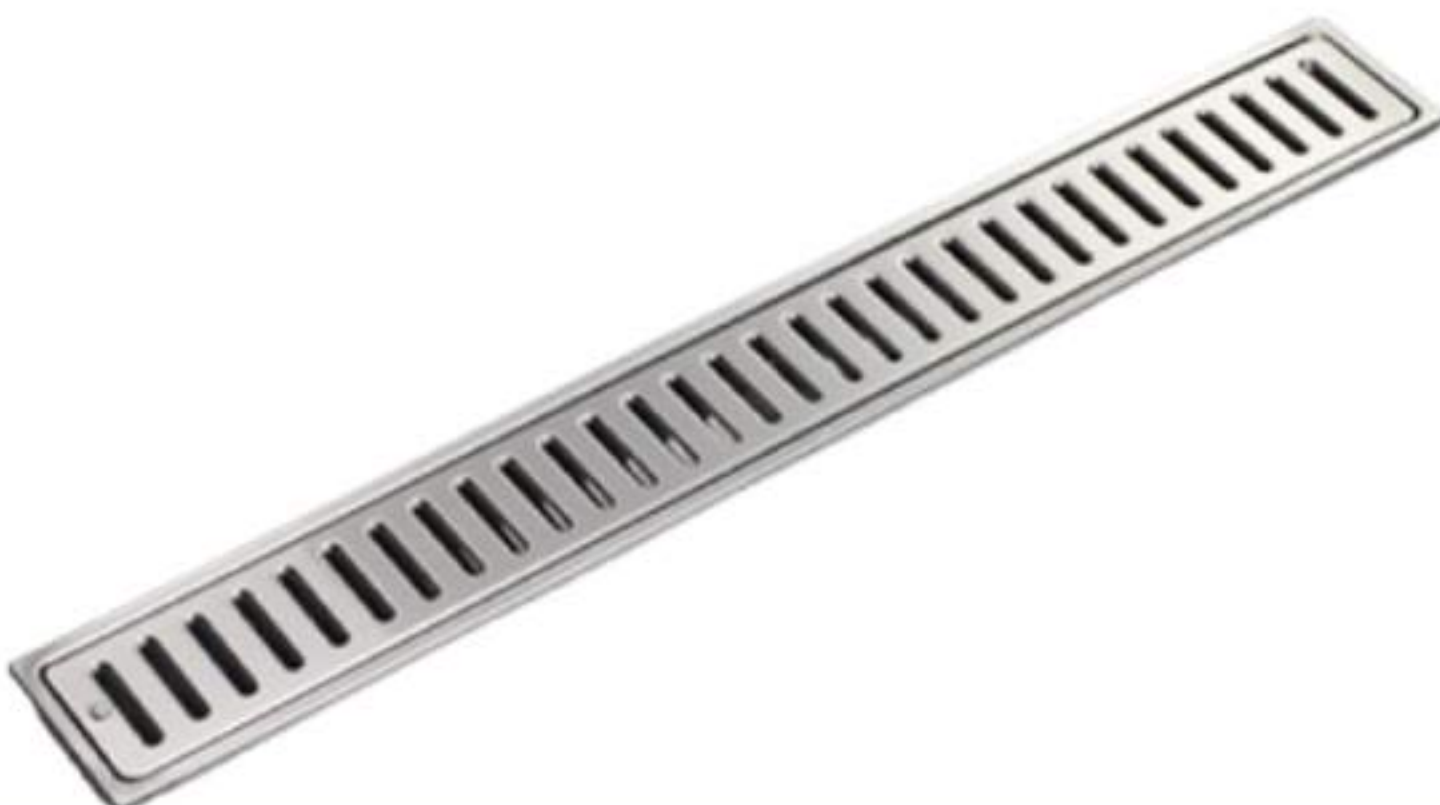

Product Description

PSS0044 Floor Drain
10 * 90 * 2.5 cm.
Drain hole location: Middle or Side optional.
Fitting Pipe: 1-1/2" or 2" optional.
Cover wall thickness: 1.2 mm (t).
Body wall thickness: 0.8 mm (t).
Material: Stainless steel 304.
Finish: Chrome Polished