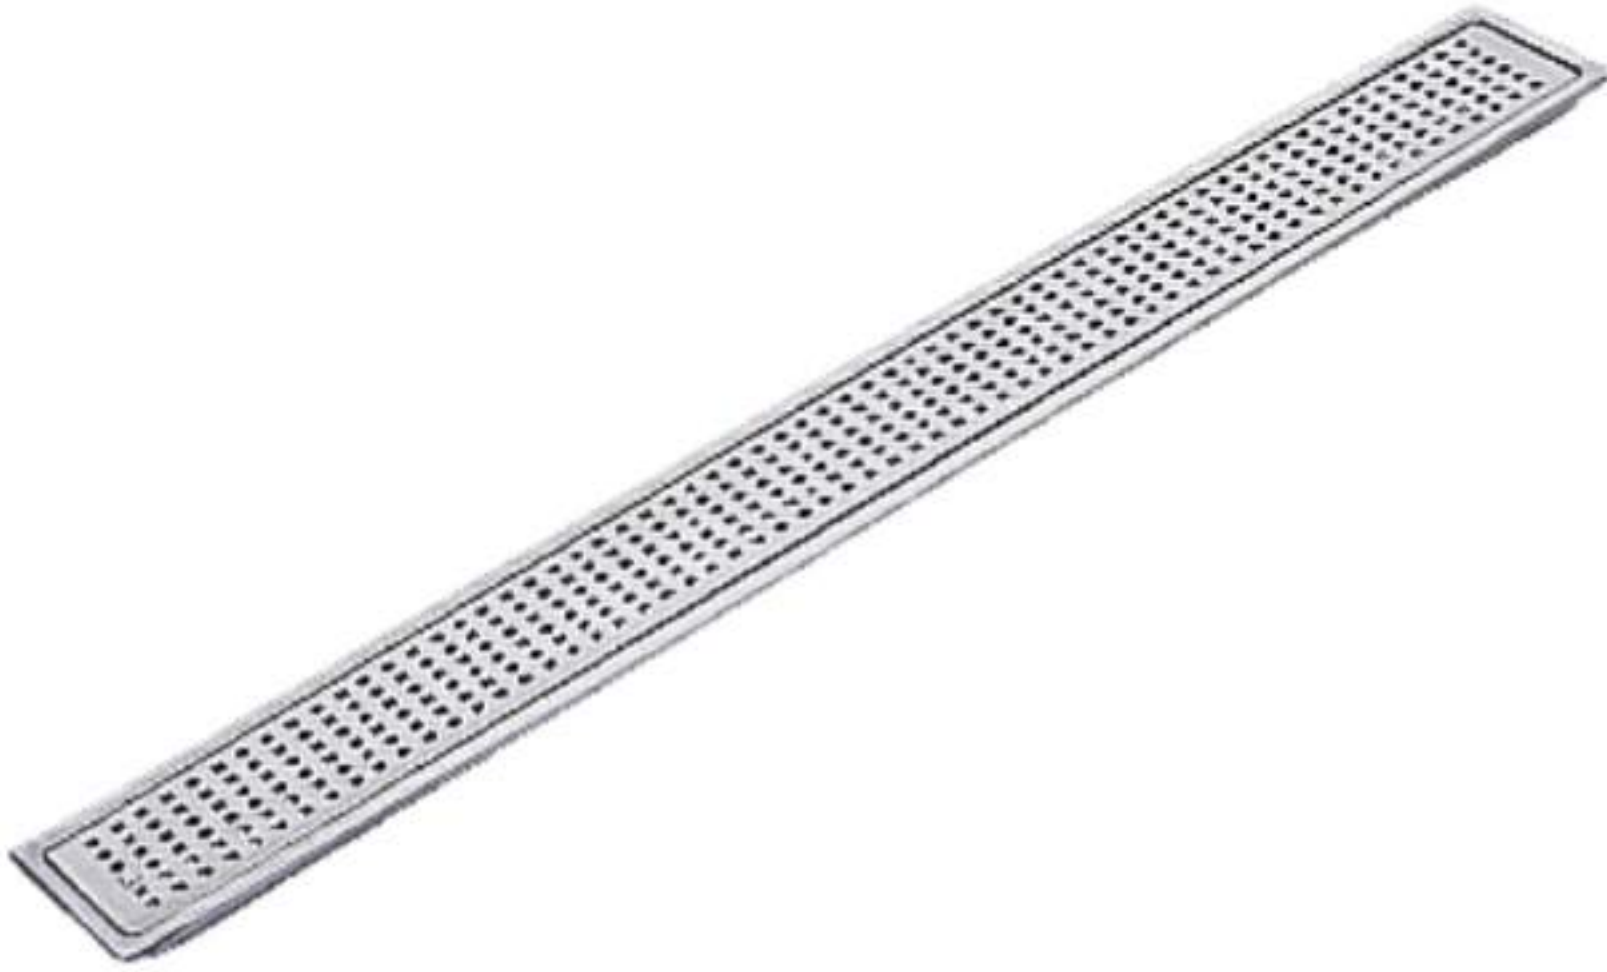

Product Description

PSS0045 Floor Drain

10 * 90 * 2.5 cm.

Drain hole location: Middle or Side optional.

Fitting Pipe: 1-1/2" or 2" optional.

Cover wall thickness: 1.2 mm (t).

Body wall thickness: 0.8 mm (t).

Material: Stainless steel 304.

Finish: Chrome Polished.