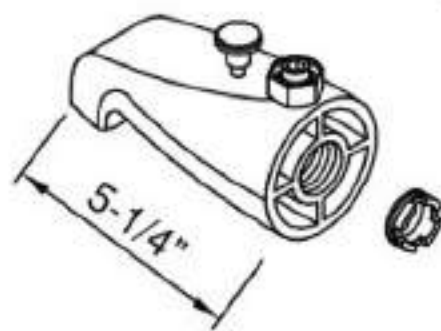

PLAIN TUB SPOUT

Plain spout connects to 3/4" I.P.S. at nose end.

1223

DIVERTER BATH SPOUT

Diverter spout connects to 1/2" or 3/4" I.P.S. at wall end. Side male-thread shower adaptor.

1211

DIVERTER TUB SPOUT

Diverter spout connects to 1/2" I.P.S. at nose end.

1224

DIVERTER BATH SPOUT

Diverter spout connects to 1/2" or 3/4" I.P.S. at wall end. Bottom male-thread shower adaptor.

1208

DIVERTER TUB SPOUT

Diverter spout connects to 1/2" I.P.S. at nose end.

1225

DIVERTER BATH SPOUT

Diverter spout connects to 1/2" or 3/4" I.P.S. at wall end. Top female-thread shower adaptor.

1227

FIT-ALL SPOUT

SEALING TAPE
Diverter spout connects to 1/2" Copper Pipe & 1/2" or 3/4" I.P.S. Bottom male-thread shower adaptor.