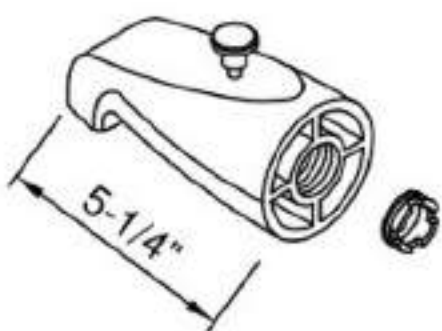

Diverter spout connects to 1/2" I.P.S. at nose end.

1224

DIVERTER BATH SPOUT

Diverter spout connects to 1/2" or 3/4" I.P.S. at wall end. Bottom male-thread shower adaptor.

1208

DIVERTER TUB SPOUT

Diverter spout connects to 1/2" I.P.S. at nose end.

1225

DIVERTER BATH SPOUT

Diverter spout connects to 1/2" or 3/4" I.P.S. at wall end. Top female-thread shower adaptor.

1227

FIT-ALL SPOUT

SEALING TAPE
Diverter spout connects to 1/2" Copper Pipe & 1/2" or 3/4" I.P.S. Bottom male-thread shower adaptor.

1221

DIVERTER BATH SPOUT

Diverter spout connects to 1/2" or 3/4" I.P.S. at wall end.

1206

FIT-ALL SPOUT

SEALING TAPE
Plain spout connects to 1/2" Copper Pipe & 1/2" or 3/4" I.P.S.