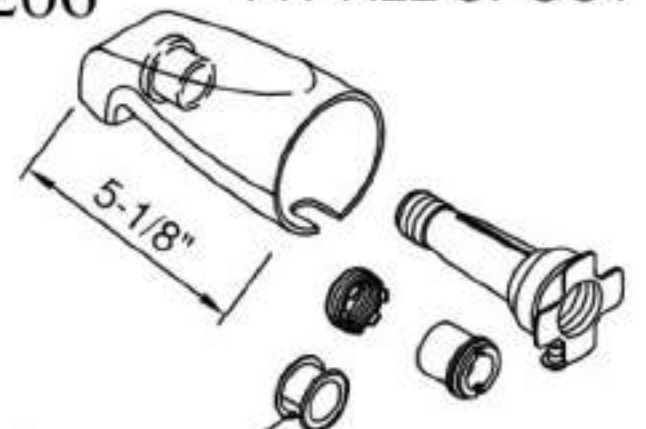

1225

DIVERTER BATH SPOUT

Diverter spout connects to 1/2" or 3/4" I.P.S. at wall end. Top female-thread shower adaptor.

1227

FIT-ALL SPOUT

SEALING TAPE
Diverter spout connects to 1/2" Copper Pipe & 1/2" or 3/4" I.P.S. Bottom male-thread shower adaptor.

1221

DIVERTER BATH SPOUT

Diverter spout connects to 1/2" or 3/4" I.P.S. at wall end.

1206

FIT-ALL SPOUT

SEALING TAPE
Plain spout connects to 1/2" Copper Pipe & 1/2" or 3/4" I.P.S.