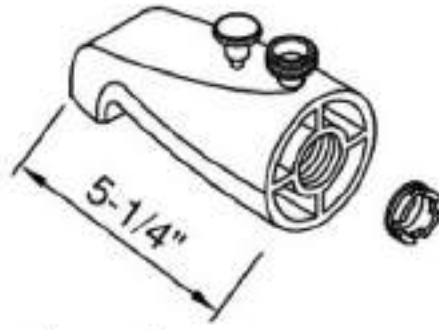

1280

Diverter spout connects to 1/2" I.P.S. at nose end.

1296 **PLAIN TUB SPOUT**

Plain spout connects to 1/2" I.P.S. at nose end.

1245 **BATH SPOUT**

Plain spout connects to 1/2" I.P.S. at nose end.

1281

Diverter spout connects to 1/2" Copper Pipe

1211LDZ-2

1201

PLAIN TUB SPOUT

Plain spout connects to 1/2" I.P.S. at nose end.

1222

DIVERTER BATH SPOUT

Diverter spout connects to 1/2" or 3/4" I.P.S. at wall end. Top male-thread shower adaptor.

1202

PLAIN TUB SPOUT

Plain spout connects to 3/4" I.P.S. at nose end.

1223

DIVERTER BATH SPOUT

Diverter spout connects to 1/2" or 3/4" I.P.S. at wall end. Side male-thread shower adaptor.

1211

DIVERTER TUB SPOUT