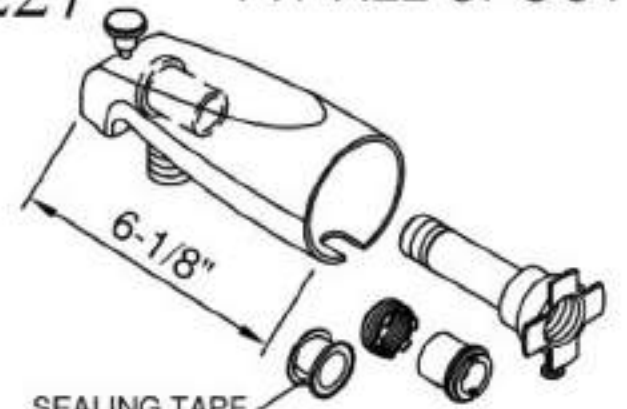

Diverter spout connects to 1/2" I.P.S. at nose end.

1224

DIVERTER BATH SPOUT

Diverter spout connects to 1/2" or 3/4" I.P.S. at wall end. Bottom male-thread shower adaptor.

1208

DIVERTER TUB SPOUT

Diverter spout connects to 1/2" I.P.S. at nose end.

1225

DIVERTER BATH SPOUT

Diverter spout connects to 1/2" or 3/4" I.P.S. at wall end. Top female-thread shower adaptor.

1227

FIT-ALL SPOUT

SEALING TAPE
Diverter spout connects to 1/2" Copper Pipe & 1/2" or 3/4" I.P.S. Bottom male-thread shower adaptor.

1221

DIVERTER BATH SPOUT

Diverter spout connects to 1/2" or 3/4" I.P.S. at wall end.

1206

FIT-ALL SPOUT

SEALING TAPE
Plain spout connects to 1/2" Copper Pipe & 1/2" or 3/4" I.P.S.